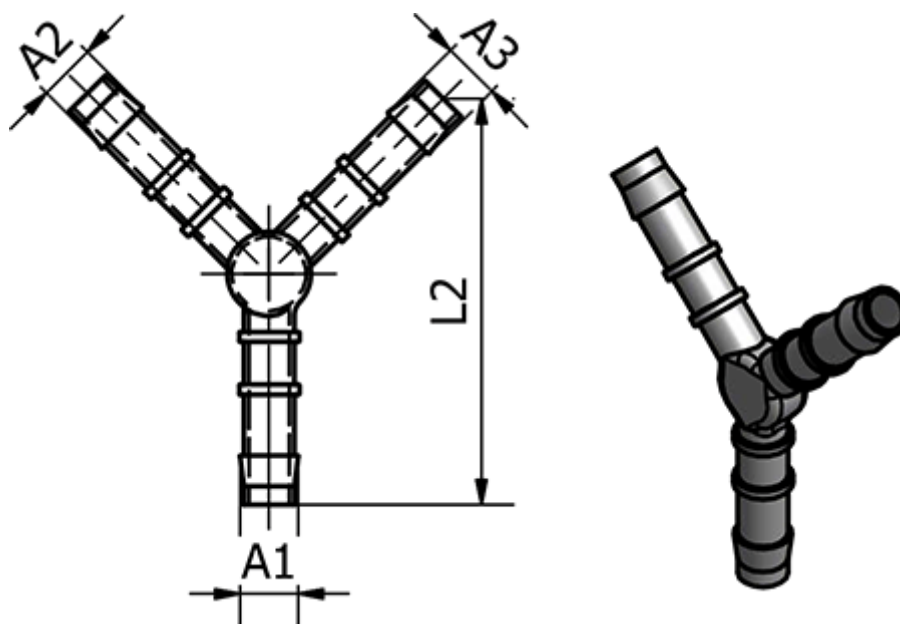

Data Sheet

Article number: 58635612

Description: Tube Connector 36.612, Ø6/ Ø6/ Ø6
Y-connector

Measures

Ext. Hose Diameter A1 = 6

Ext. Hose Diameter A2 = 6

Ext. Hose Diameter A3 = 6

L2 = 44